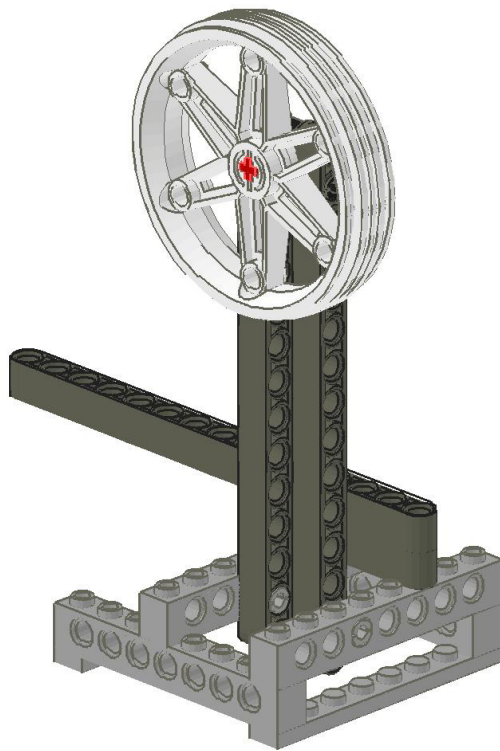

D E E P S P A C E
TERRAFORMERS

THOR

Rock Pulverizer

Building Instructions