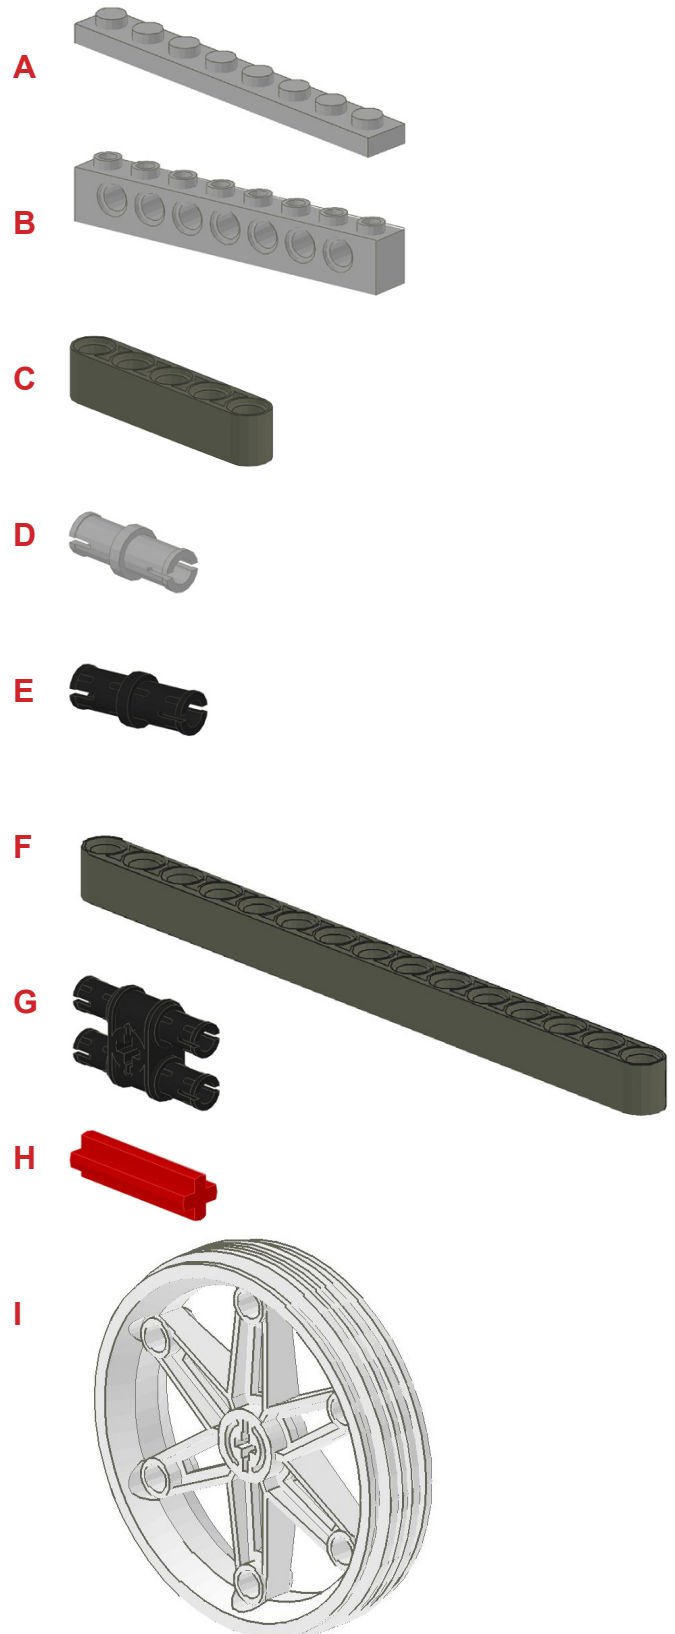

Thor

Materials

- 2X Plate 1 by 8 A
- 4X TECHNIC Brick 1 by 8 with holes B
- 1X TECHNIC Beam 5 C
- 2X TECHNIC Pin D
- 1X TECHNIC Pin with Friction E
- 3X TECHNIC Beam 15 F
- 1X TECHNIC Pin 3L Double G
- 1X TECHNIC Axle 2 H
- 2X Wheel 81.6 by 15 Motorcycle I

Additional materials:

Paper theming for board surface